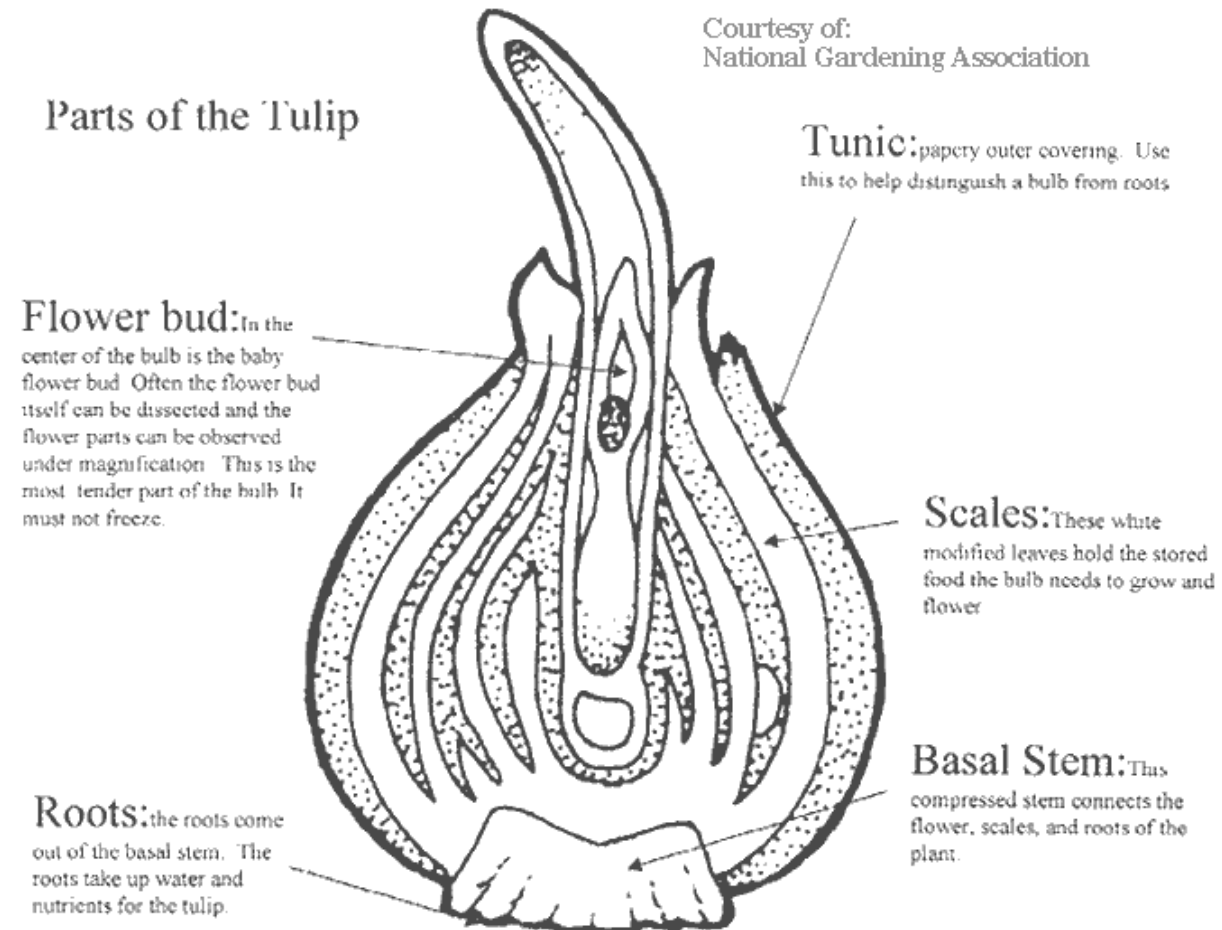

## Tulip Bulb Sketches

Name: \_\_\_\_\_

### WHOLE BULB SKETCH

Date \_\_\_\_\_

Sketch your whole tulip bulb on a sheet of white drawing paper. Color your sketch as realistically as you can with crayons or colored pencils. Label the parts of your tulip bulb that you can see from the outside.

### HALF BULB SKETCH

Date \_\_\_\_\_

Sketch your tulip bulb cross-section on a sheet of white drawing paper. Color your sketch as realistically as you can with crayons or colored pencils. Label all the parts of your tulip bulb.