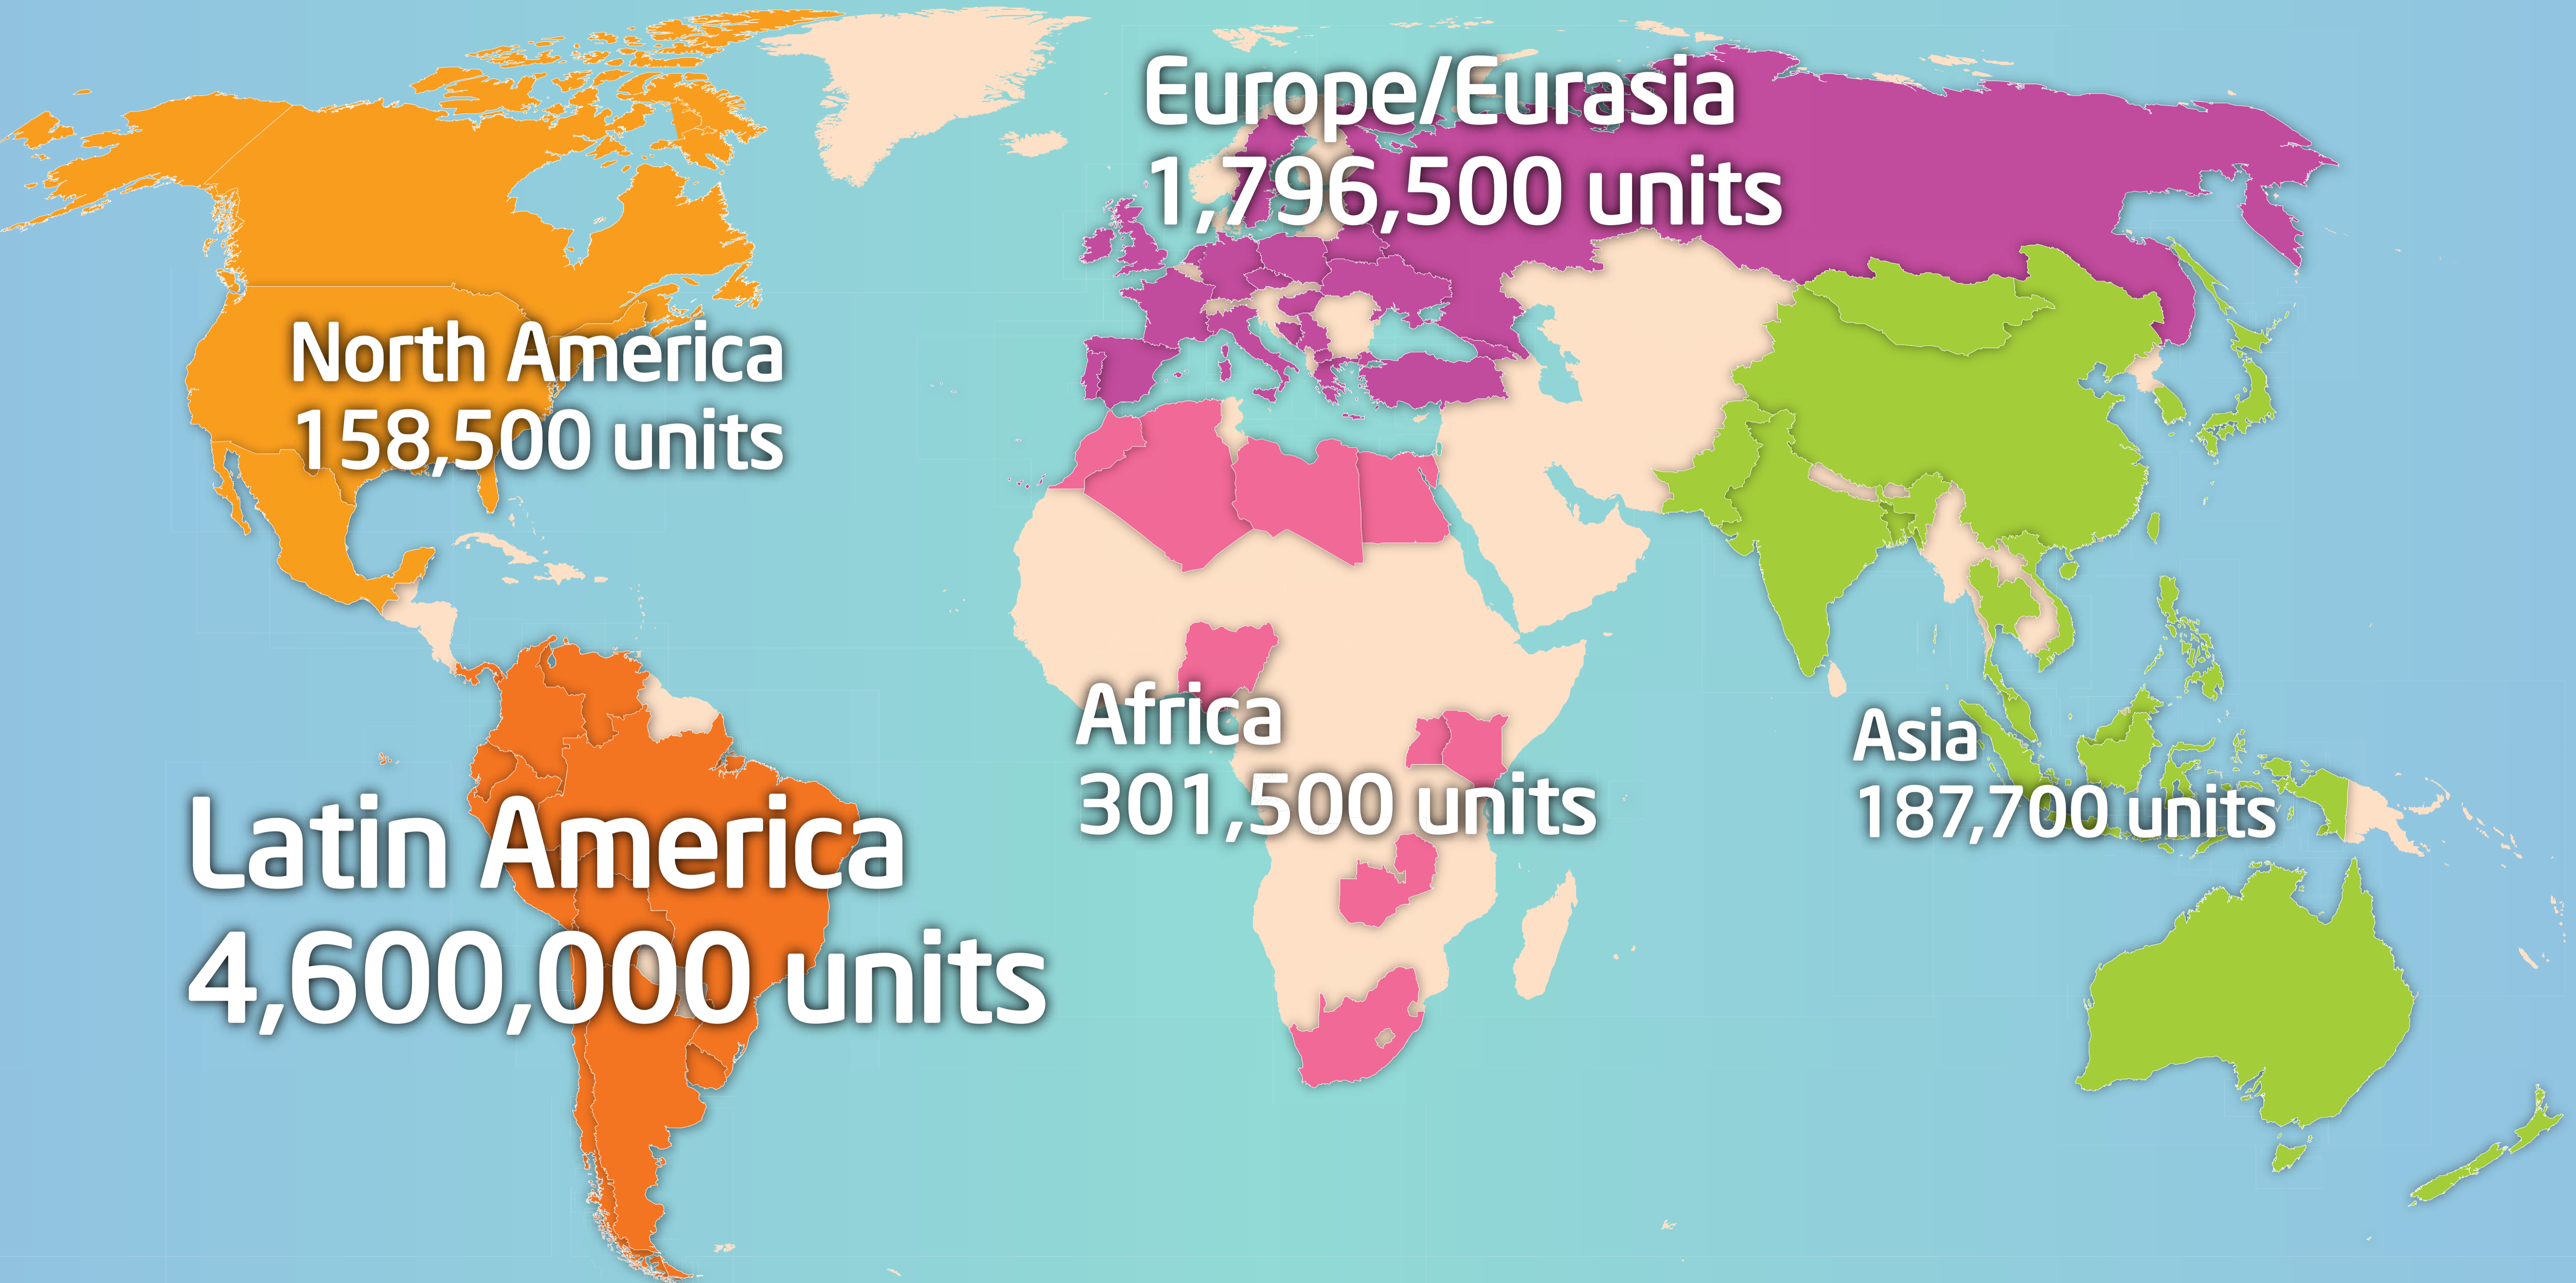

Intel classmate PC Deployments*

(number of units)

Not all deployments included, but more than 7 million Intel-powered classmate PCs have shipped globally.

**As of 2012*