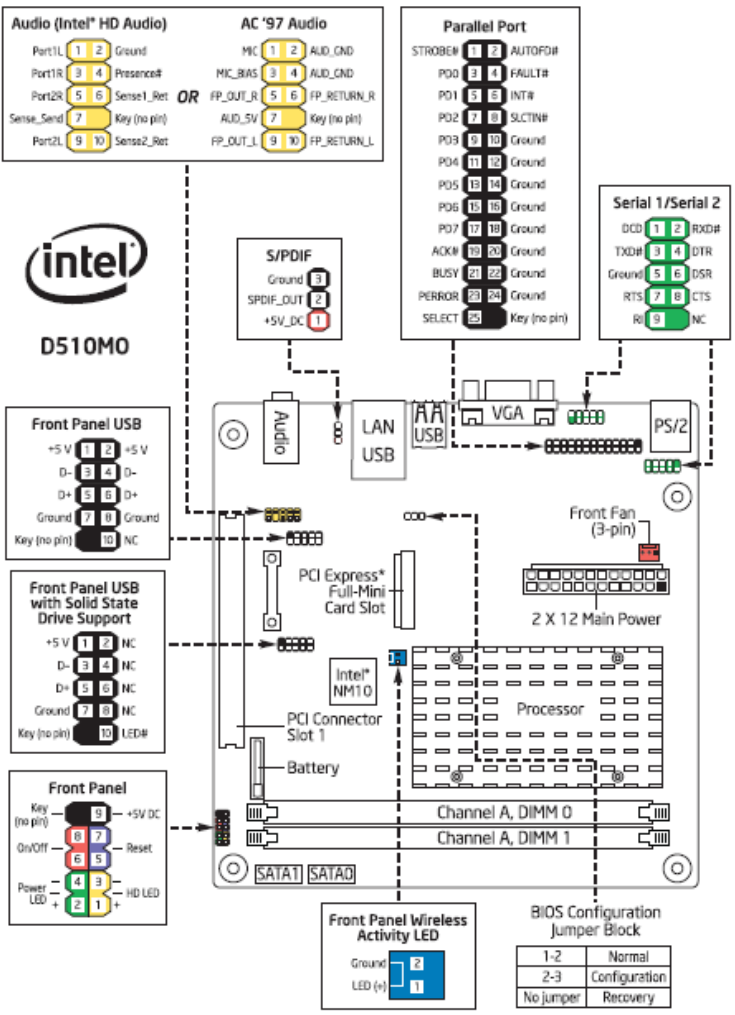

E74516-001

Attach this label near the back panel connectors.

Attach this label to the inside surface of the chassis.