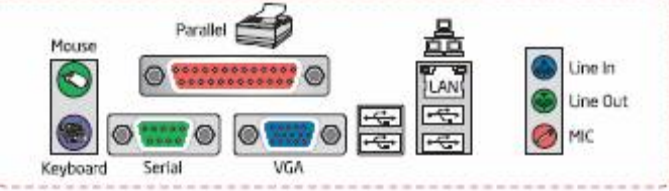

CAUTION
Risk of explosion if the battery is replaced with an incorrect type. Batteries should be recycled where possible. Disposal of used batteries must be in accordance with local environmental regulations.

Attach this label near the back panel connectors.
Attach this label to the inside surface of the chassis.

*Other names and brands may be claimed as the property of others. Copyright © 2006, Intel Corporation. All rights reserved.