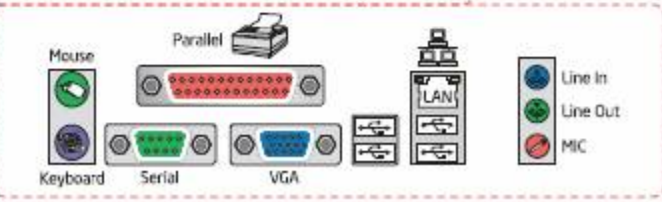

D946GZTS

CAUTION
 Risk of explosion if the battery is replaced with an incorrect type. Batteries should be recycled where possible. Disposal of used batteries must be in accordance with local environmental regulations.

Attach this label near the back panel connectors.
 Attach this label to the inside surface of the chassis.

*Other names and brands may be claimed as the property of others. Copyright © 2005, Intel Corporation. All rights reserved.