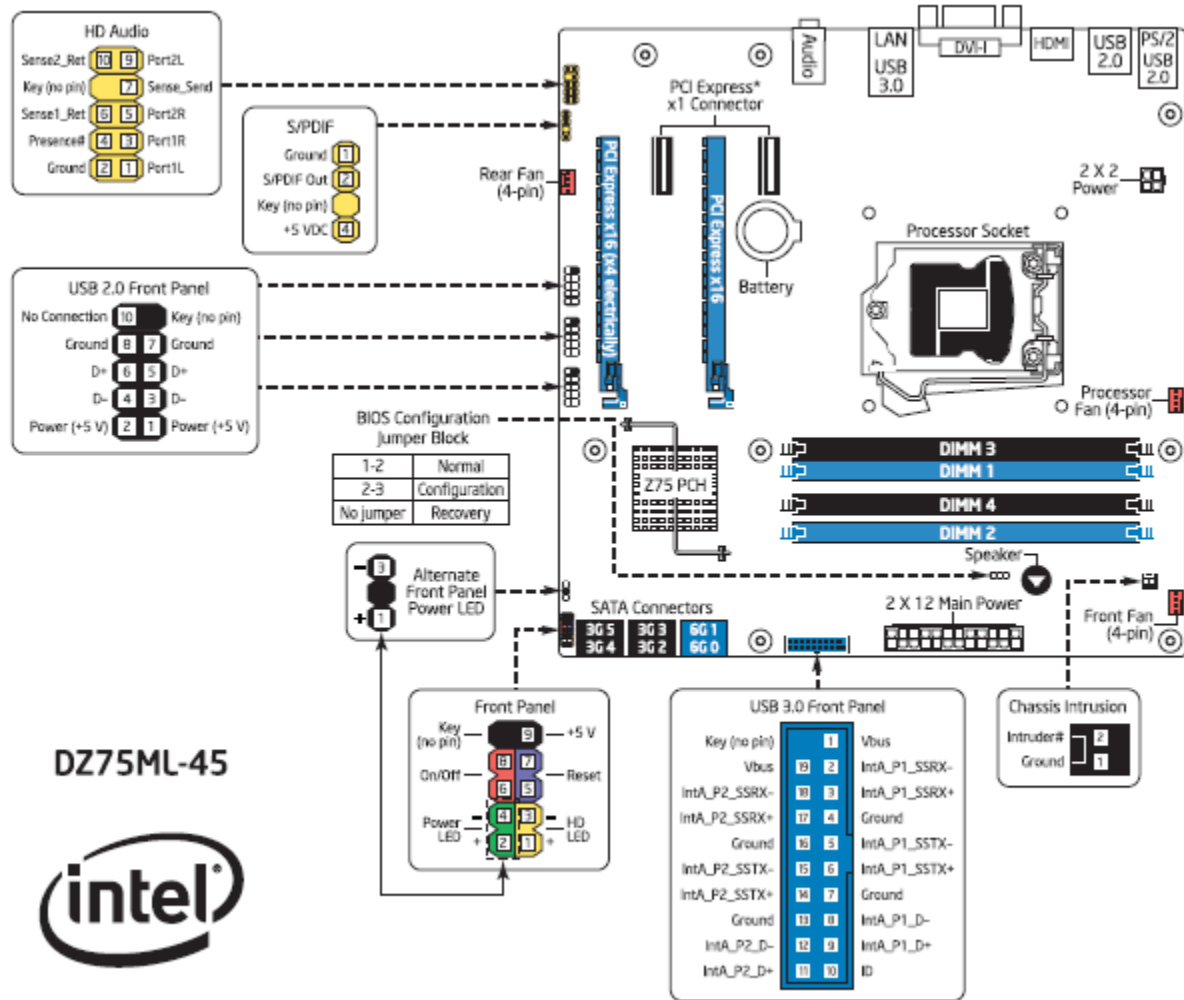

Keyboard/Mouse

HDMI*

DVI-I

LAN

Line In
Line Out
MIC

Attach this label near the back panel connectors.

Attach this label to the inside surface of the chassis.

Other names and brands may be claimed as the property of others. Copyright 2012, Intel Corporation. All rights reserved.