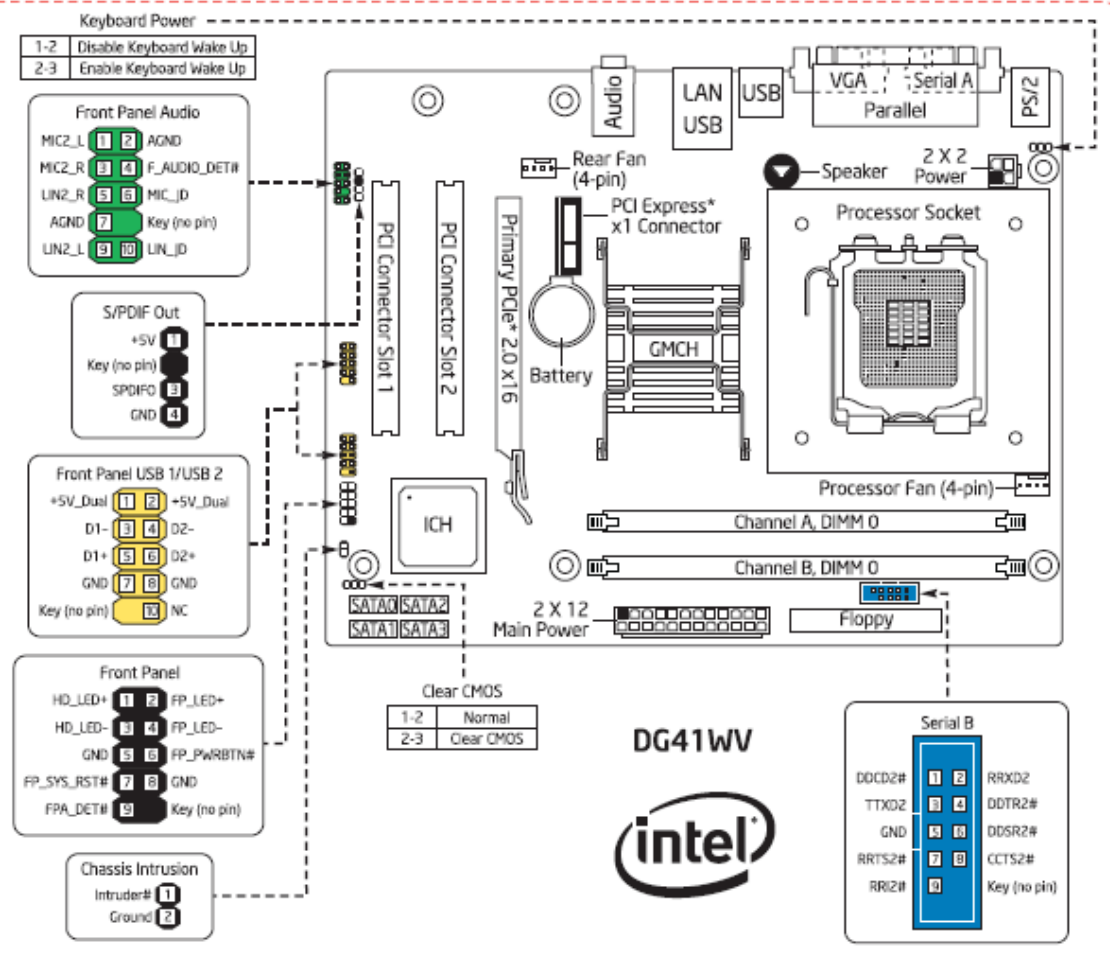

E89653-001

Attach this label near the back panel connectors.

Attach this label to the inside surface of the chassis.

CAUTION
Risk of explosion if the battery is replaced with an incorrect type. Batteries should be recycled where possible. Disposal of used batteries must be in accordance with local environmental regulations.