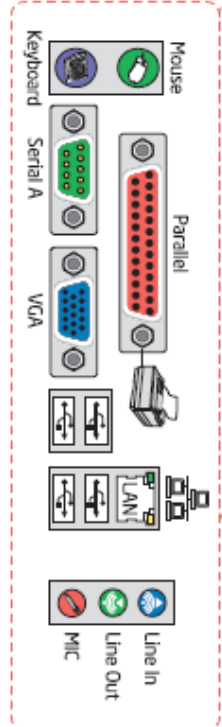

E89653-001

Attach this label near the back panel connectors.

Attach this label to the inside surface of the chassis.

CAUTION
Risk of explosion if the battery is replaced with an incorrect type. Batteries should be recycled where possible. Disposal of used batteries must be in accordance with local environmental regulations.