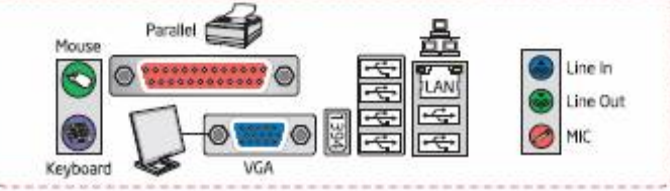

CAUTION
 Risk of explosion if the battery is replaced with an incorrect type. Batteries should be recycled where possible. Disposal of used batteries must be in accordance with local environmental regulations.

Attach this label near the back panel connectors.

Attach this label to the inside surface of the chassis.

*Other names and brands may be claimed as the property of others. Copyright © 2006, Intel Corporation. All rights reserved.