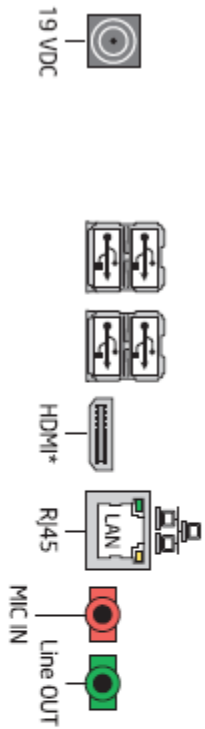

Attach this label near the back panel connectors.

Attach this label to the inside surface of the chassis.