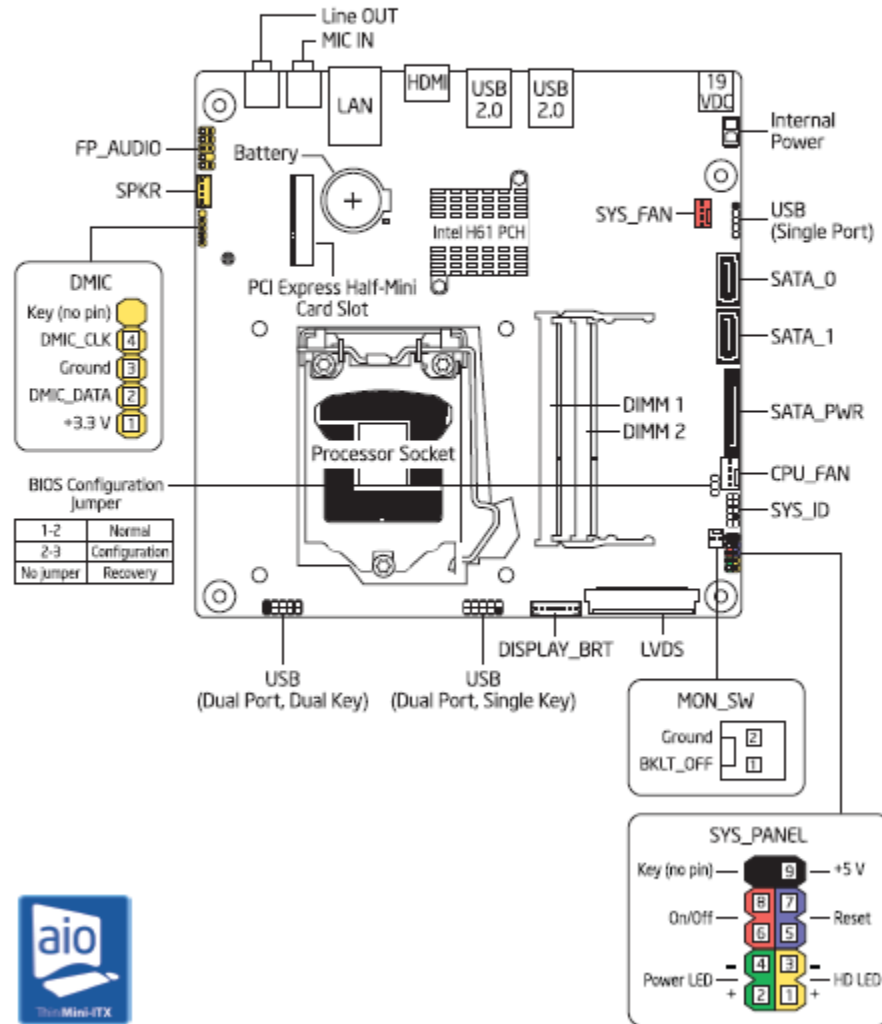

DH61AGL

CAUTION

Risk of explosion if the battery is replaced with an incorrect type. Batteries should be recycled where possible. Disposal of used batteries must be in accordance with local environmental regulations.