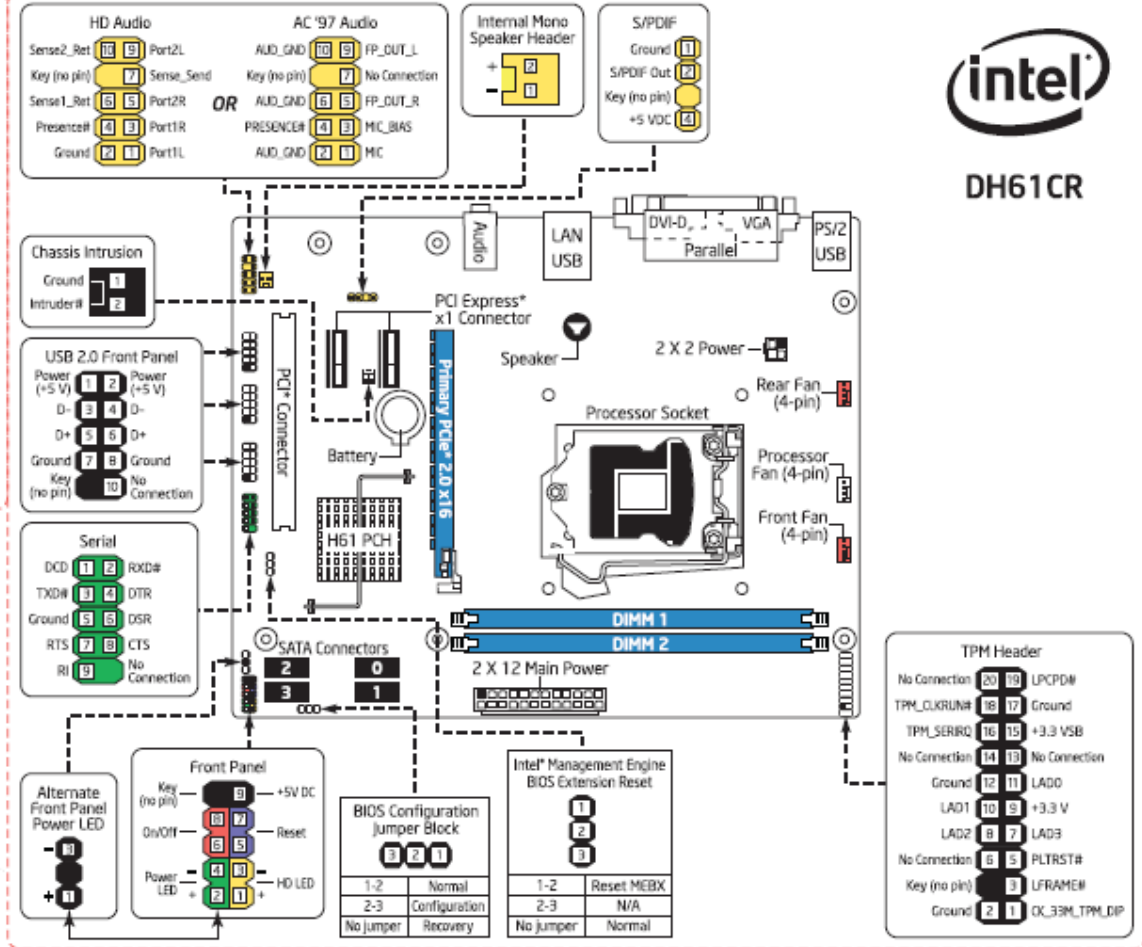

G23548-001

Attach this label near the back panel connectors.

Attach this label to the inside surface of the chassis.

CAUTION
Risk of explosion if the battery is replaced with an incorrect type. Batteries should be recycled where possible. Disposal of used batteries must be in accordance with local environmental regulations.