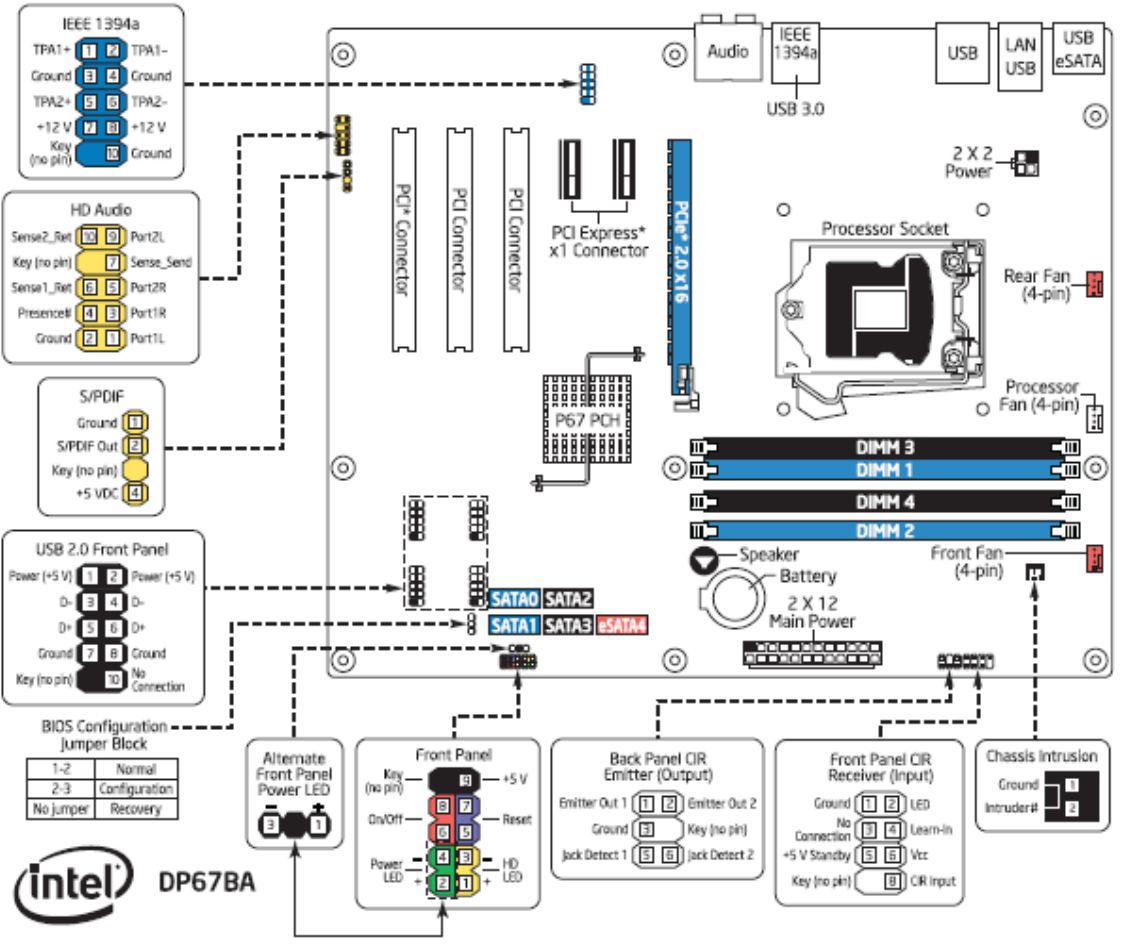

C14708-001

Attach this label near the back panel connectors.

Attach this label to the inside surface of the chassis.

CAUTION
 Risk of explosion if the battery is replaced with an incorrect type. Batteries should be recycled where possible. Disposal of used batteries must be in accordance with local environmental regulations.