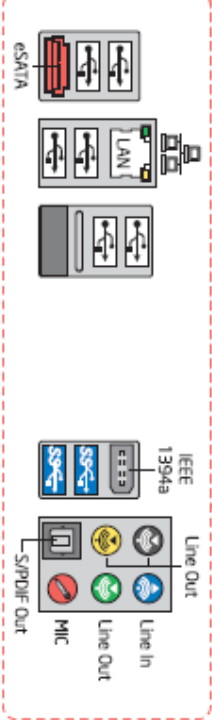

C14708-001

Attach this label near the back panel connectors.

Attach this label to the inside surface of the chassis.

CAUTION
 Risk of explosion if the battery is replaced with an incorrect type. Batteries should be recycled where possible. Disposal of used batteries must be in accordance with local environmental regulations.