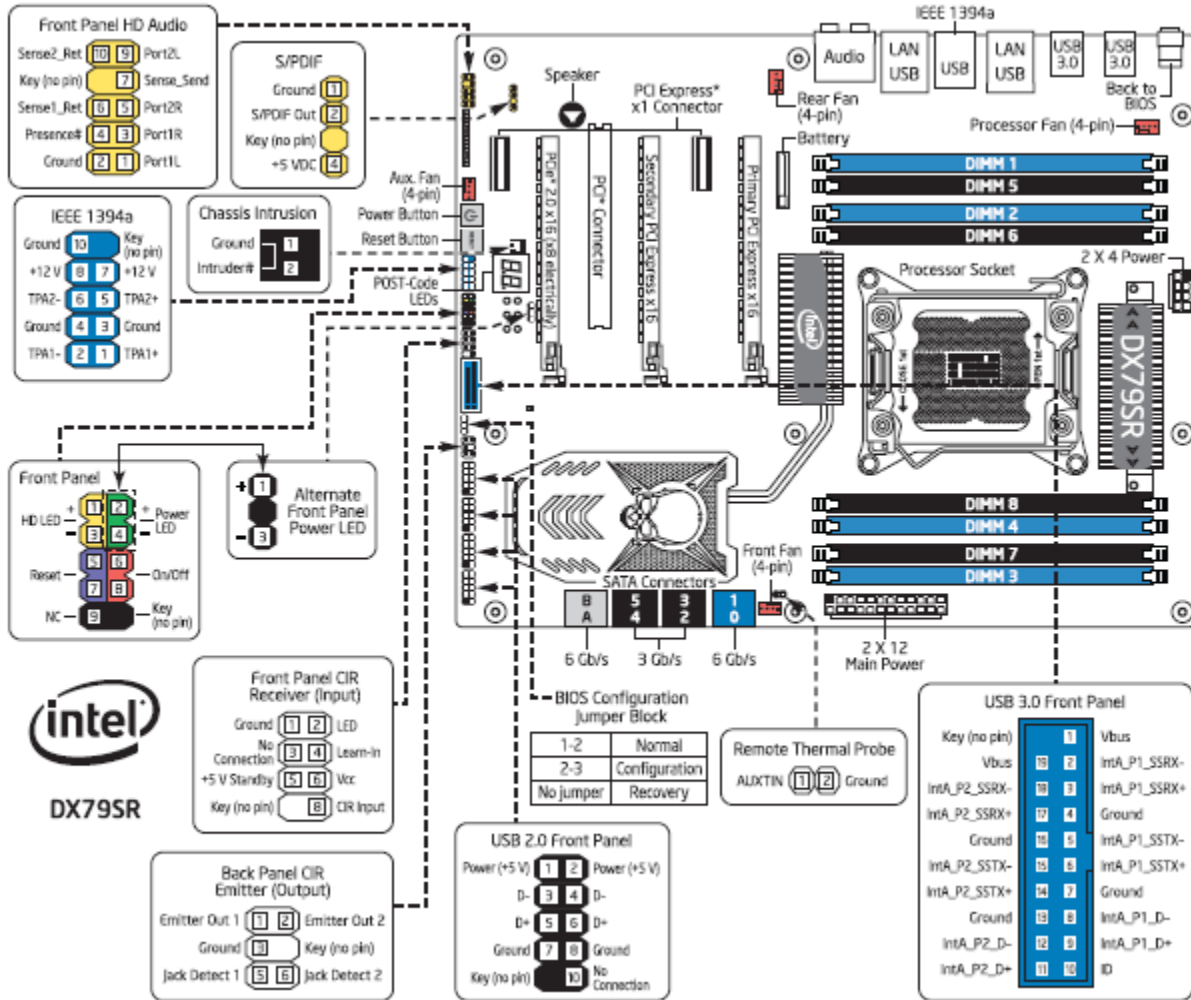

Attach this label near the back panel connectors.

Attach this label to the inside surface of the chassis.

CAUTION
 Risk of explosion if the battery is replaced with an incorrect type. Batteries should be recycled where possible. Disposal of used batteries must be in accordance with local environmental regulations.