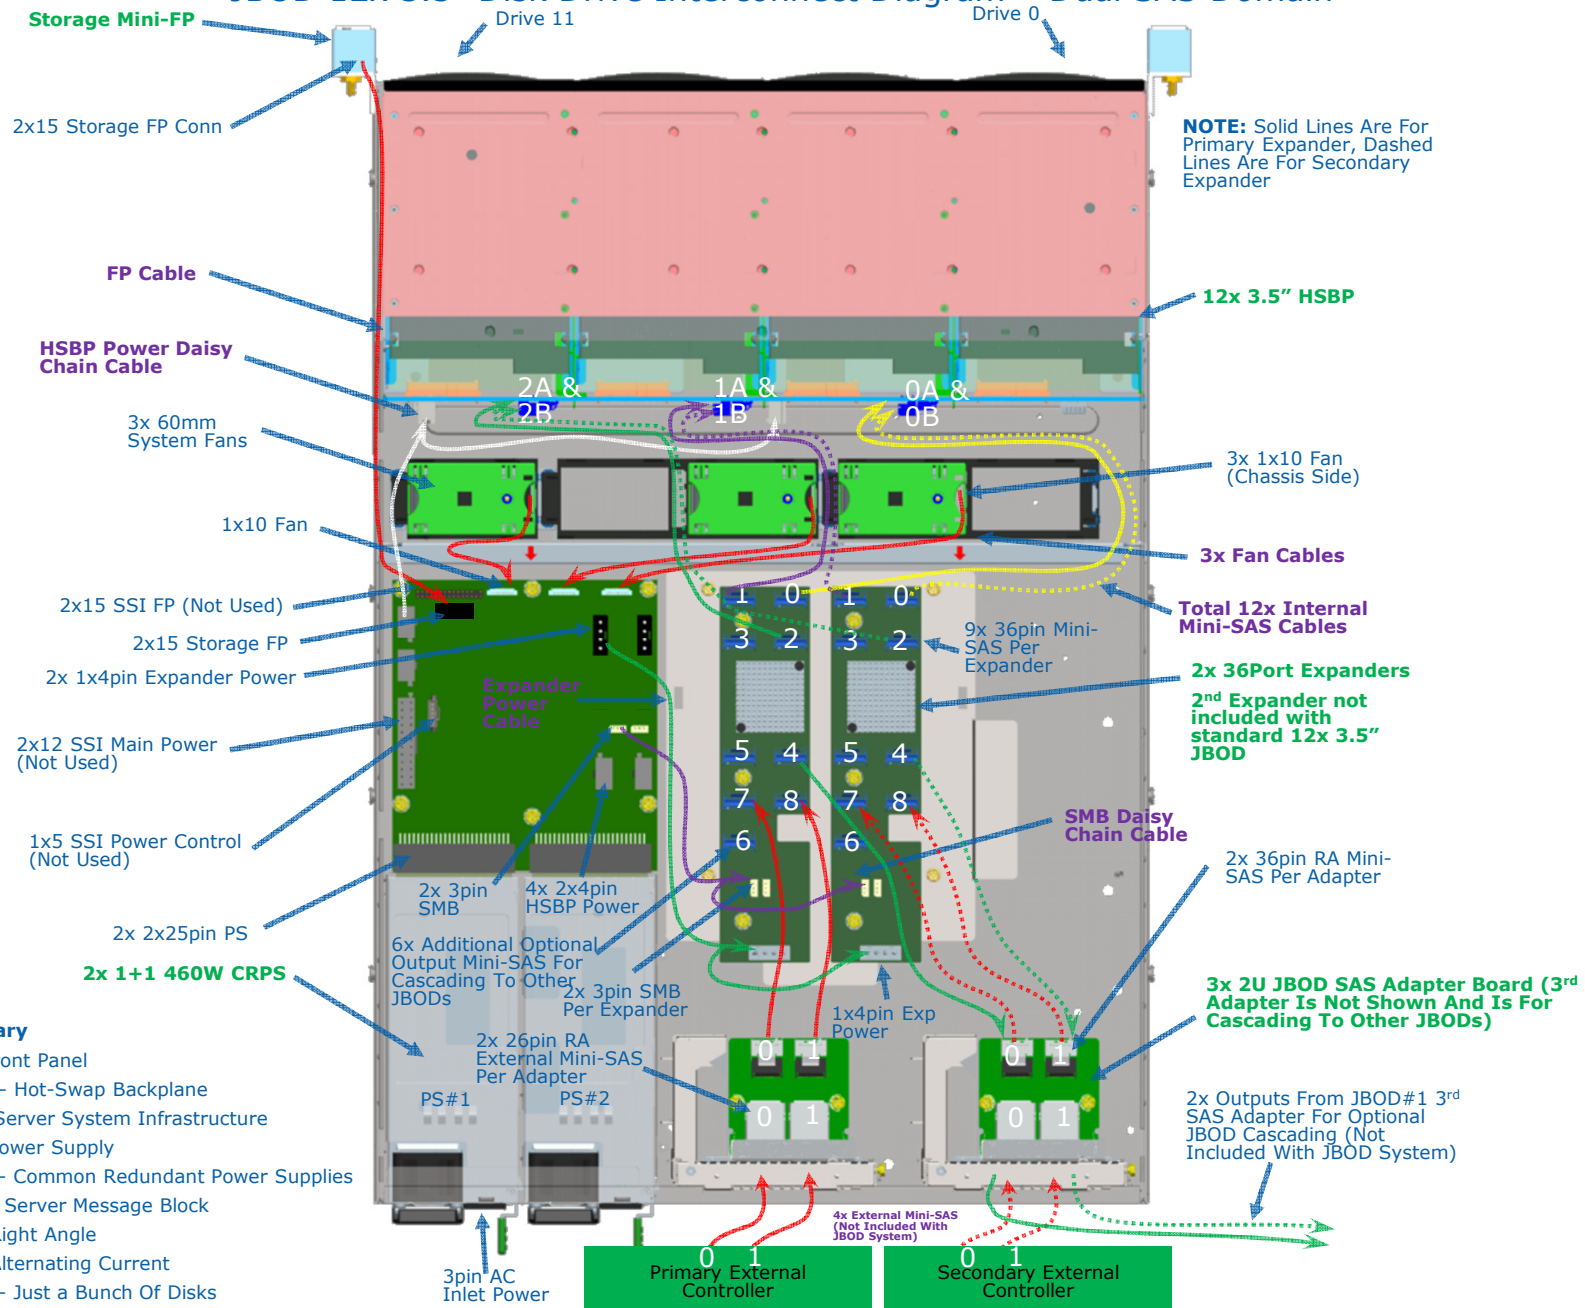

JBOD 12x 3.5" Disk Drive Interconnect Diagram – Dual SAS Domain

Glossary

- FP - Front Panel
- HSBP - Hot-Swap Backplane
- SSI - Server System Infrastructure
- PS - Power Supply
- CRPS - Common Redundant Power Supplies
- SMB - Server Message Block
- RA - Right Angle
- AC - Alternating Current
- JBOD - Just a Bunch Of Disks